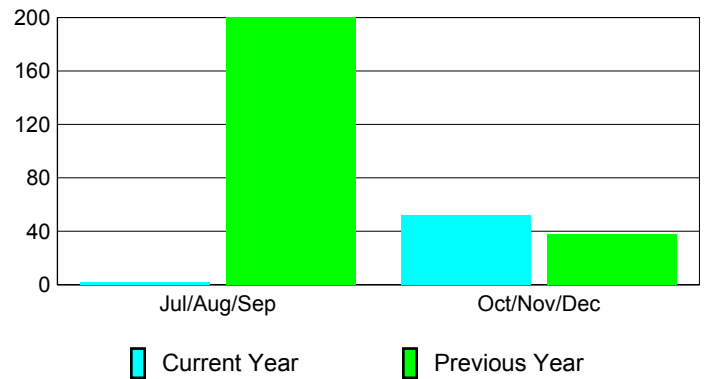

Comparison of Membership Gain/Loss

Current Year Compared to the Previous Year