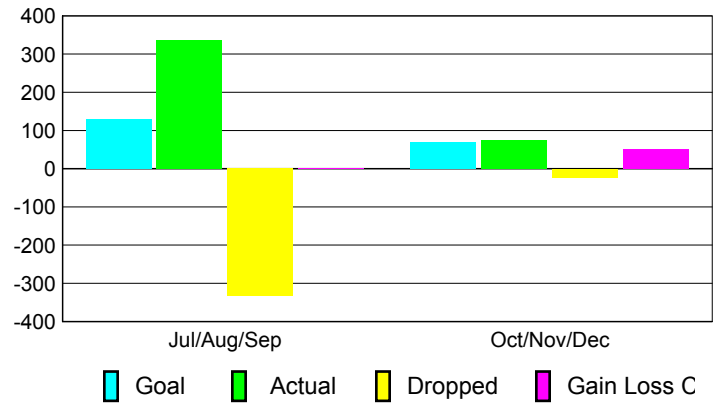

Membership Results 2010-2011

Goal, New, Dropped, Gain/Loss