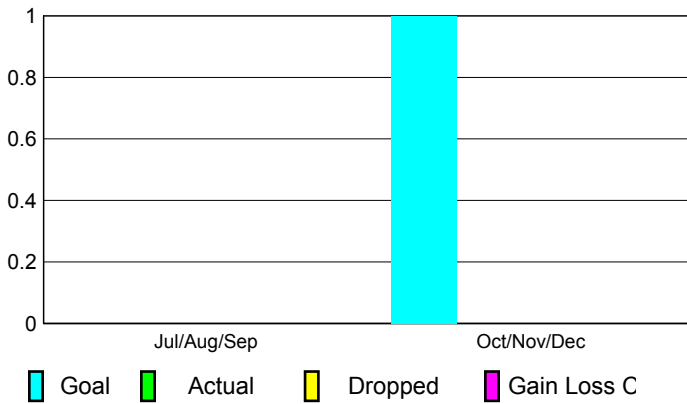

2010-2011 GMT Reports for District (or Undistricted) **District 300C2**

GMT: **PEI-JEN CHEN**

Location: **M.D. 300 Taiwan**

GMT CA: **5**

CLUBS

Club Results
2010-2011

Clubs
2009-2010

Month	New Club Goal	Actual New Clubs	Actual Dropped Clubs	Gain/Loss of Clubs	Gain/Loss of Clubs
Jul/Aug/Sep	0	0	0	0	0
Oct/Nov/Dec	1	0	0	0	0
Totals	1	0	0	0	0

Club Results 2010-2011

Goal, New, Dropped, Gain/Loss

Comparison of Club Gain/Loss

Current Year Compared to the Previous Year

YTD Status Quo Clubs 2010-2011

Status Quo Clubs Compared to Status Quo Members

MEMBERSHIP